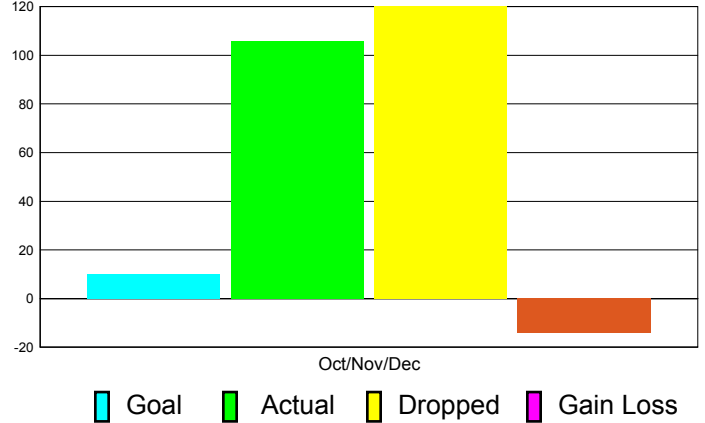

### YTD Status Quo Clubs 2010-2011

Status Quo Clubs Compared to Status Quo Members

## MEMBERSHIP

**Membership Results**  
2011-2012

**Membership**  
2010-2011

Month	Net Memb Goal	Actual New Memb	Actual Dropped Memb	Gain/Loss of Memb	Gain/ Loss of Memb
Oct/Nov/Dec	10	106	120	-14	-13
<b>Totals</b>	<b>10</b>	<b>106</b>	<b>120</b>	<b>-14</b>	<b>-13</b>

### Membership Results 2011-2012

Goal, New, Dropped, Gain/Loss